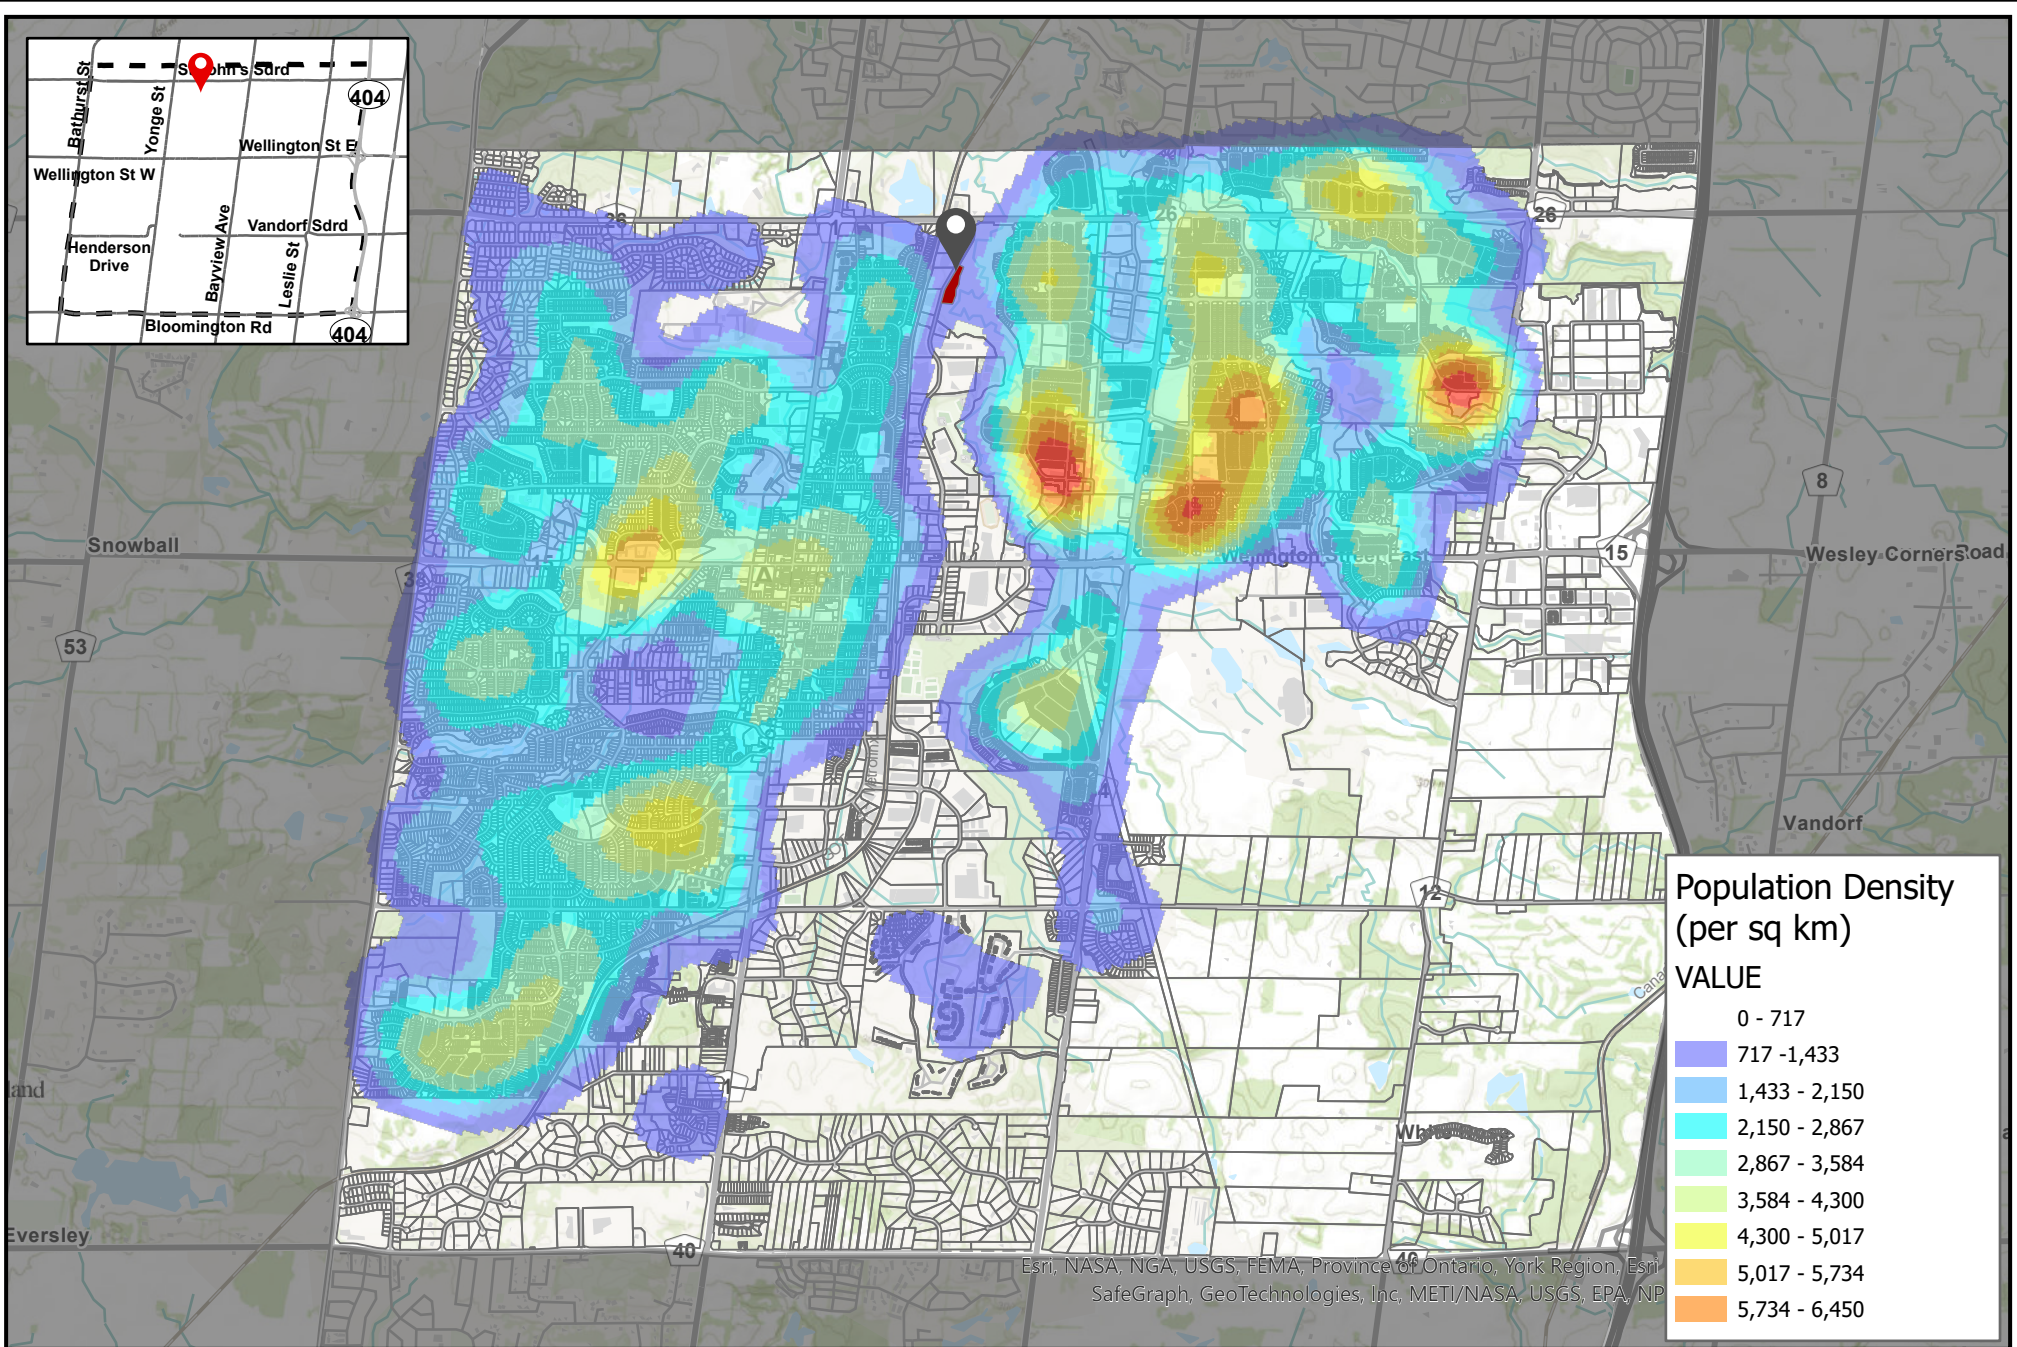

Heat Map - Dog Calls in Aurora
Leash Free Areas in Aurora

Appendix A
Town of Aurora

-  Existing Leash Free Area (Canine Commons)
-  Existing Leash Free Area Boundary

**Population Density
Leash Free Areas in Aurora**

**Appendix B
Town of Aurora**

-  Existing Leash Free Area (Canine Commons)
-  Existing Leash Free Area Boundary

Esri, NASA, NGA, USGS, FEMA, Province of Ontario, York Region, Esri Canada, Esri, TomTom, Garmin, SafeGraph, GeoTechnologies, Inc, METI/NASA, USGS, EPA, NPS, USDA, NRCAN, Parks Canada

Drive Time Leash Free Areas in Aurora
Appendix C
Town of Aurora

-  Existing Leash Free Area (Canine Commons)
-  Existing Leash Free Area Boundary