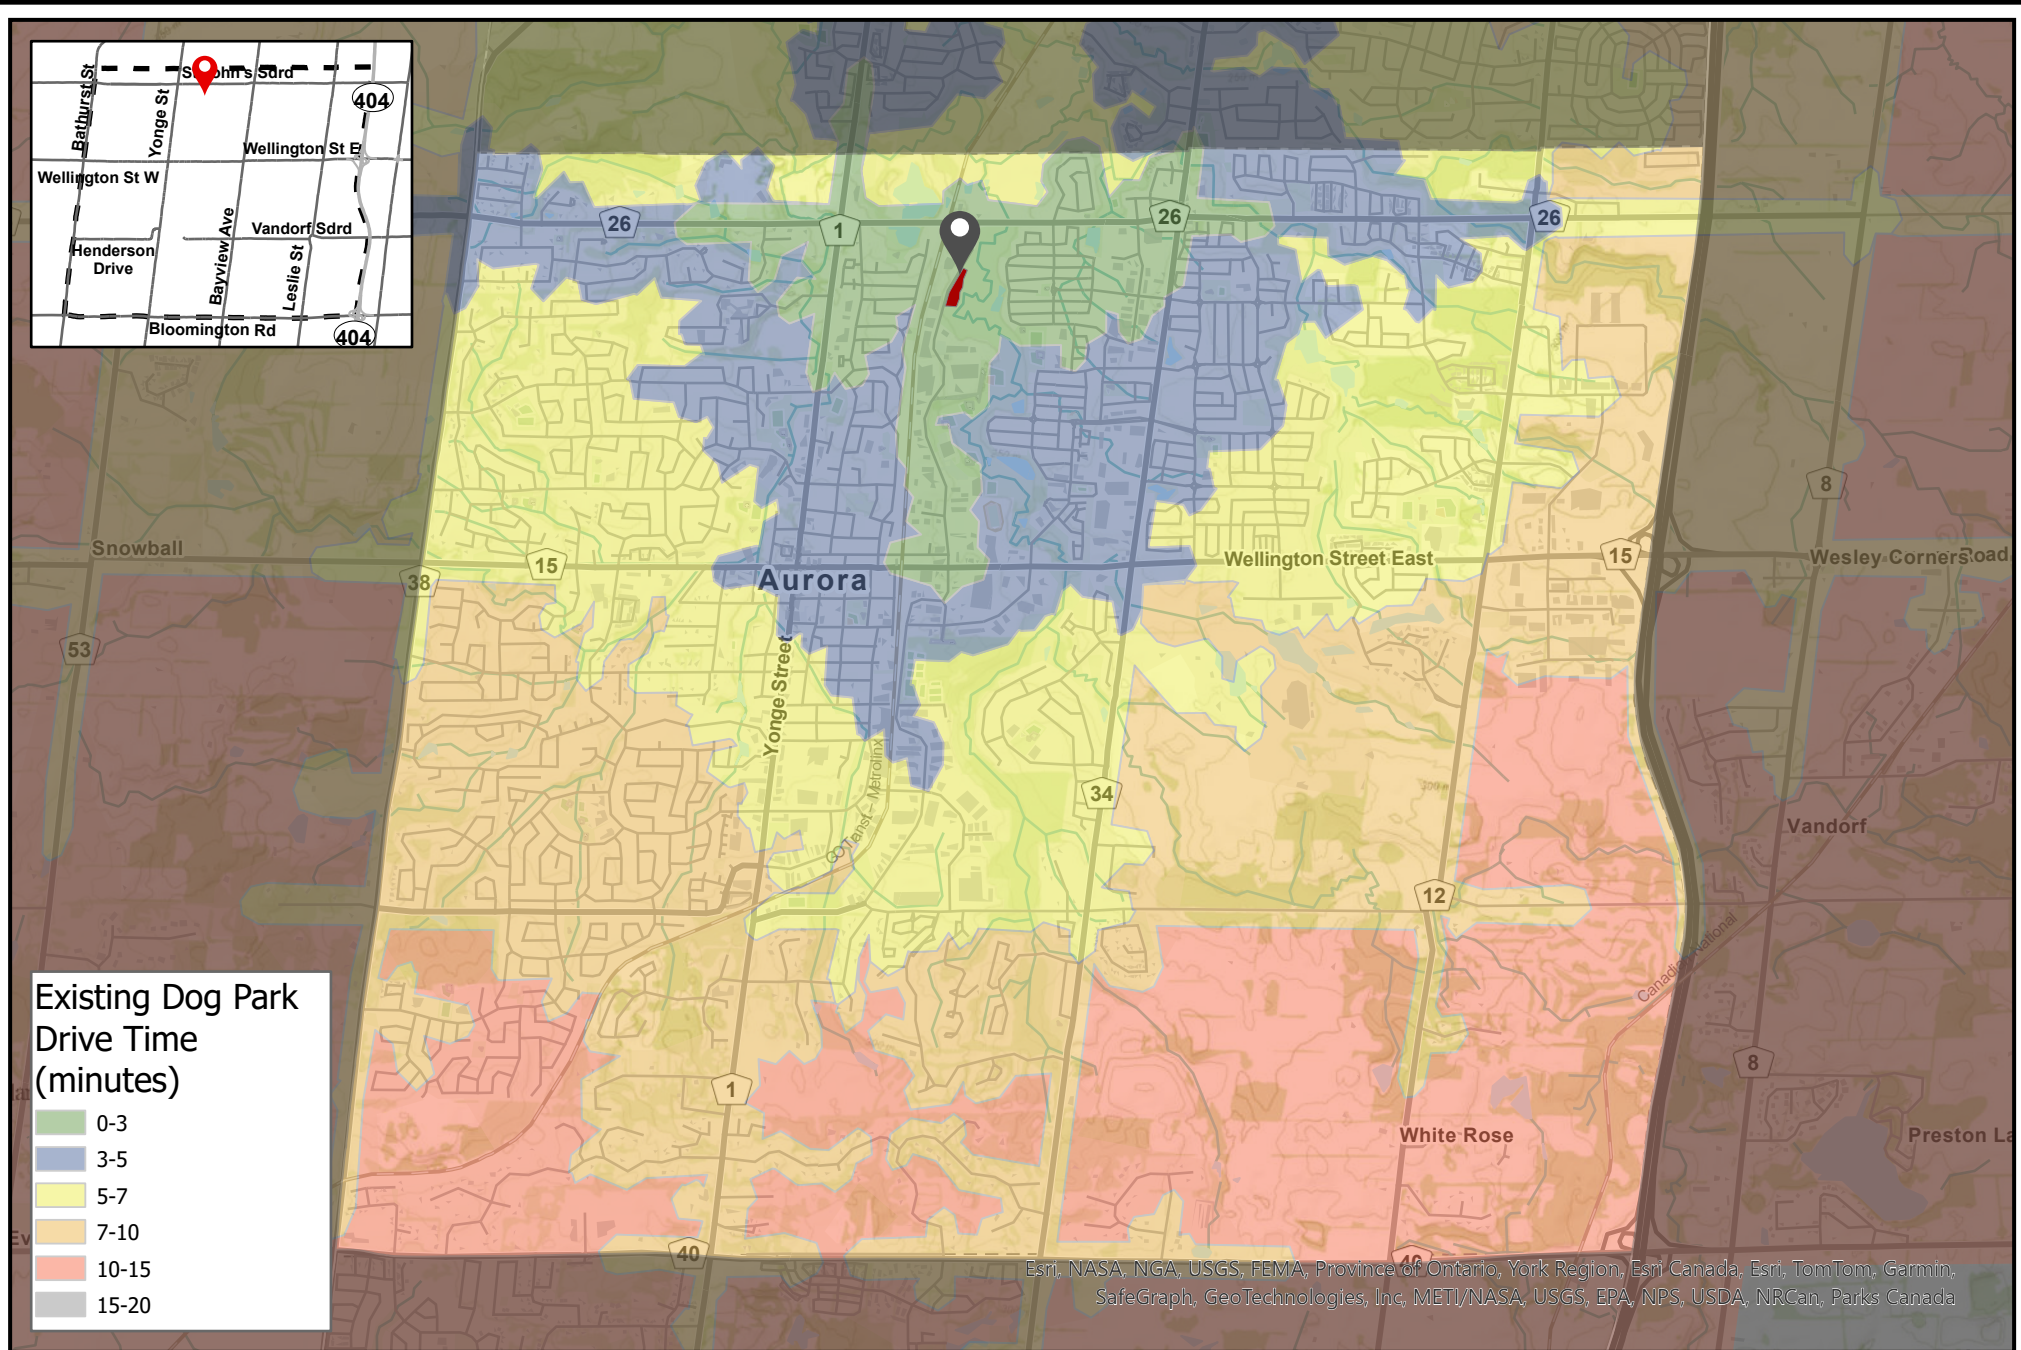

Heat Map - Dog Calls in Aurora
Leash Free Areas in Aurora

Appendix A
Town of Aurora

-  Existing Leash Free Area (Canine Commons)
-  Existing Leash Free Area Boundary

**Population Density
Leash Free Areas in Aurora**

**Appendix B
Town of Aurora**

-  Existing Leash Free Area (Canine Commons)
-  Existing Leash Free Area Boundary

Esri, NASA, NGA, USGS, FEMA, Province of Ontario, York Region, Esri Canada, Esri, TomTom, Garmin, SafeGraph, GeoTechnologies, Inc, METI/NASA, USGS, EPA, NPS, USDA, NRCAN, Parks Canada

Drive Time Leash Free Areas in Aurora
Appendix C
Town of Aurora

-  Existing Leash Free Area (Canine Commons)
-  Existing Leash Free Area Boundary