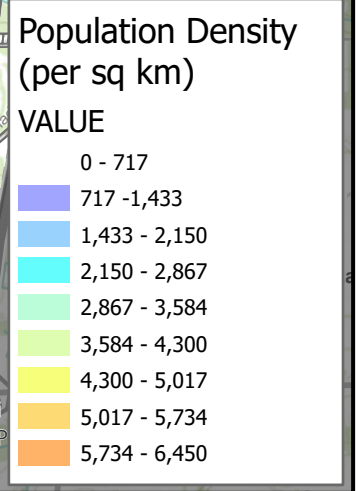

Heat Map - Dog Calls in Aurora
Leash Free Areas in Aurora

Appendix A
Town of Aurora

-  Existing Leash Free Area (Canine Commons)
-  Existing Leash Free Area Boundary

**Population Density
Leash Free Areas in Aurora**

**Appendix B
Town of Aurora**

-  Existing Leash Free Area (Canine Commons)
-  Existing Leash Free Area Boundary

Esri, NASA, NGA, USGS, FEMA, Province of Ontario, York Region, Esri Canada, Esri, TomTom, Garmin, SafeGraph, GeoTechnologies, Inc, METI/NASA, USGS, EPA, NPS, USDA, NRCAN, Parks Canada