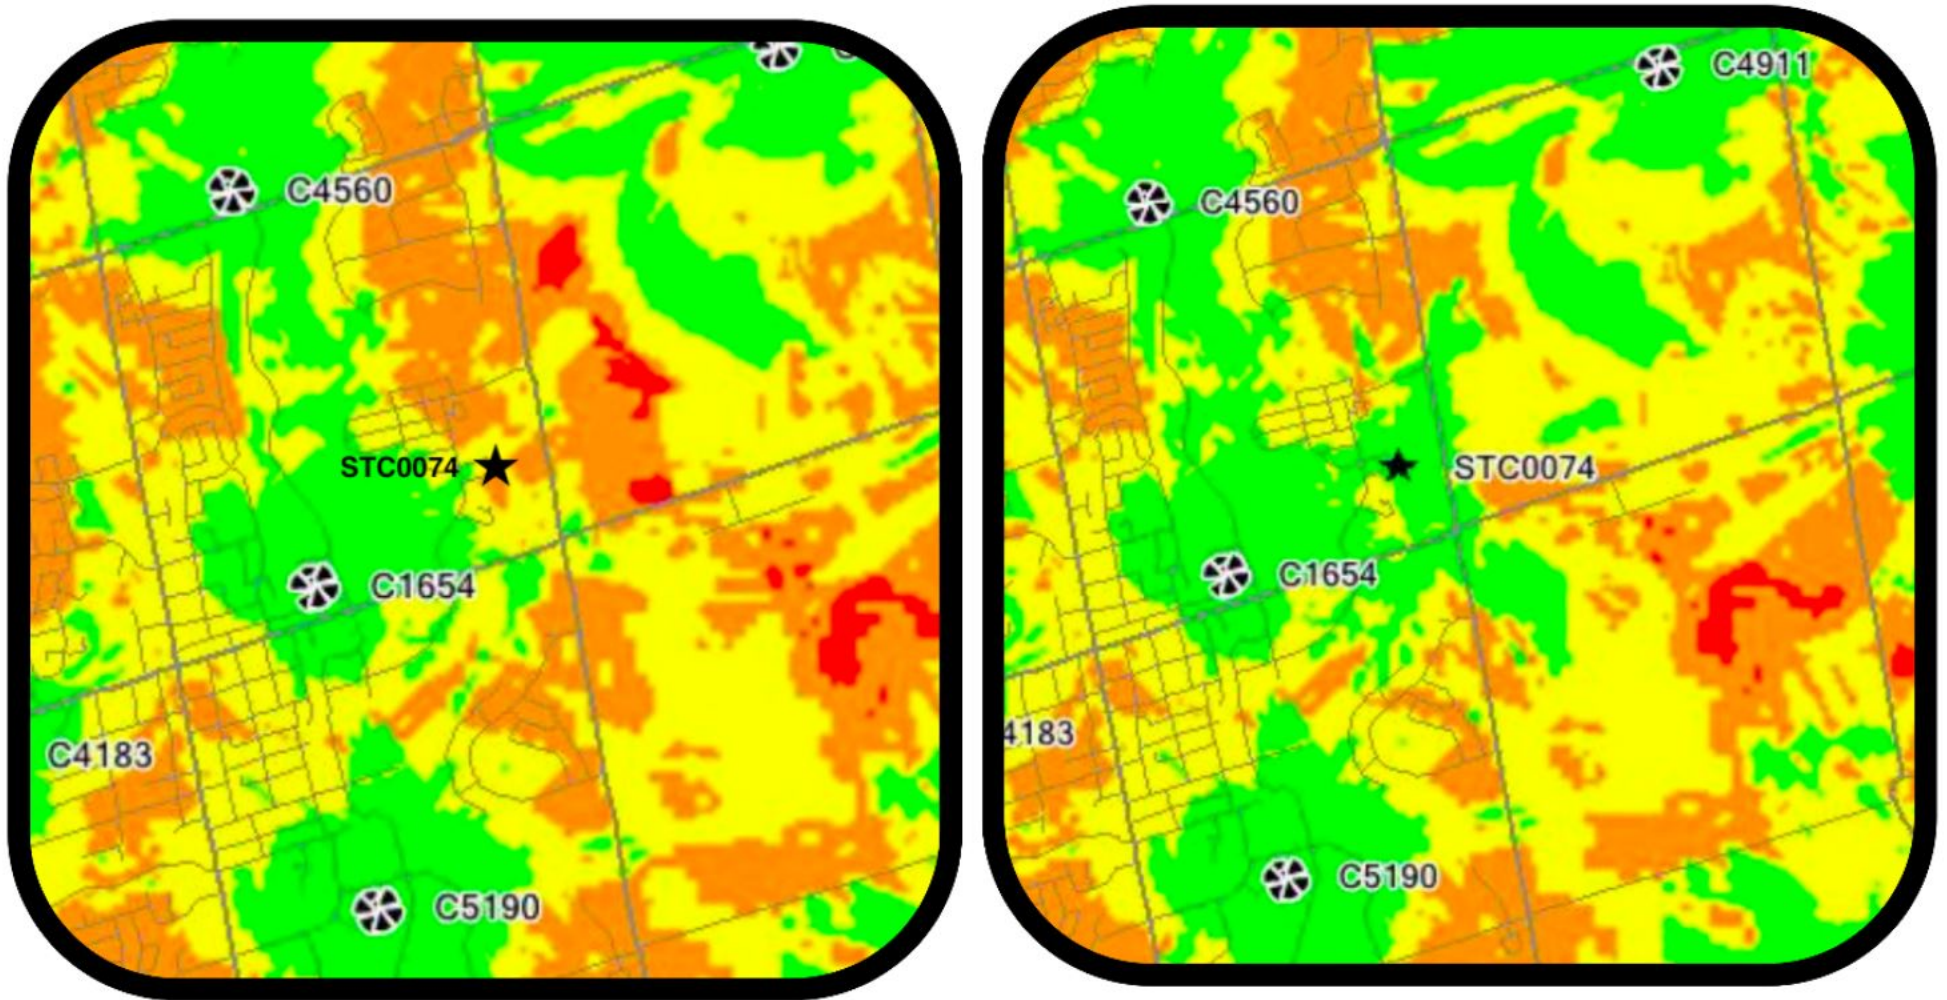

Figure 1: Comparison of Network Coverage
Propagation Study completed by YRH Montreal

Downlink RSRP	Color	
-125 to -115 dBm	Grey	Very poor coverage - minimal voice call capabilities
-115 to -105 dBm	Red	
-105 to -95 dBm	Orange	Poor coverage - voice call capabilities
-95 to -85 dBm	Yellow	Adequate coverage - voice calls, low throughput data streaming
-85 to 0 dBm	Green	Great coverage - voice calls, high throughput data streaming

APPENDIX B